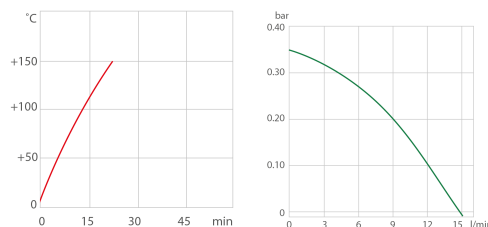

- Heat-up time (thermal)
- Pump capacity (Water)

Technical Data

Order No.	9012512
Model series	CORIO
Category	Heating Circulators
Working temperature range (°C)	+20 ... +150
Temperature stability (°C)	±0.03
Setting / display resolution	0.01 – 0.1 °C
Temperature Display	LED
Heating capacity (kW)	2
Pump capacity flow rate (l/min)	15
Pump capacity flow pressure (bar)	0.35
Bath opening / bath depth (W x L / D cm)	22 x 15 / 20
Pump connections	M16x1
Barbed fittings diameter (inner dia. / mm)	8 / 12
Filling volume liters	8.5 ... 12
Ambient temperature	5...40 °C
Dimensions W x L x H (cm)	33 x 49 x 47
Weight (kg)	12.2